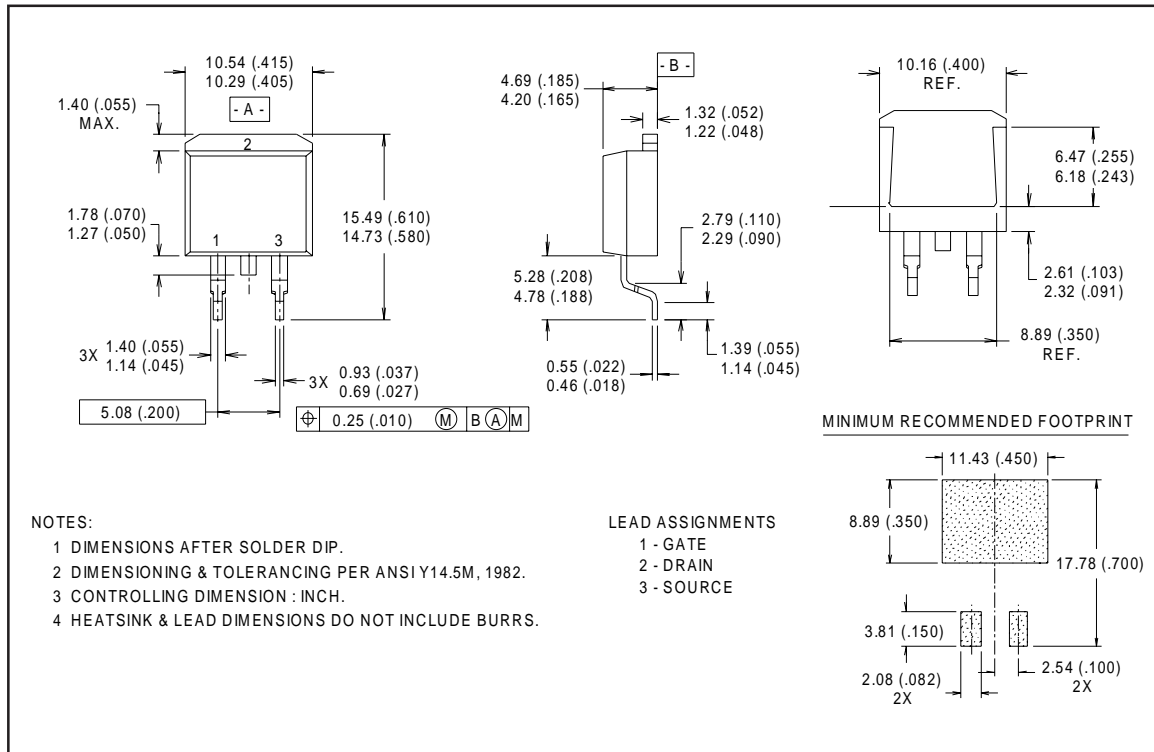

IRL2505S/L

International
IR Rectifier

D²Pak Package Outline

Part Marking Information

D²Pak

Package Outline

TO-262 Outline

Part Marking Information

TO-262

EXAMPLE: THIS IS AN IRL3103L
 LOT CODE 1789
 ASSEMBLED ON WW 19, 1997
 IN THE ASSEMBLY LINE "C"