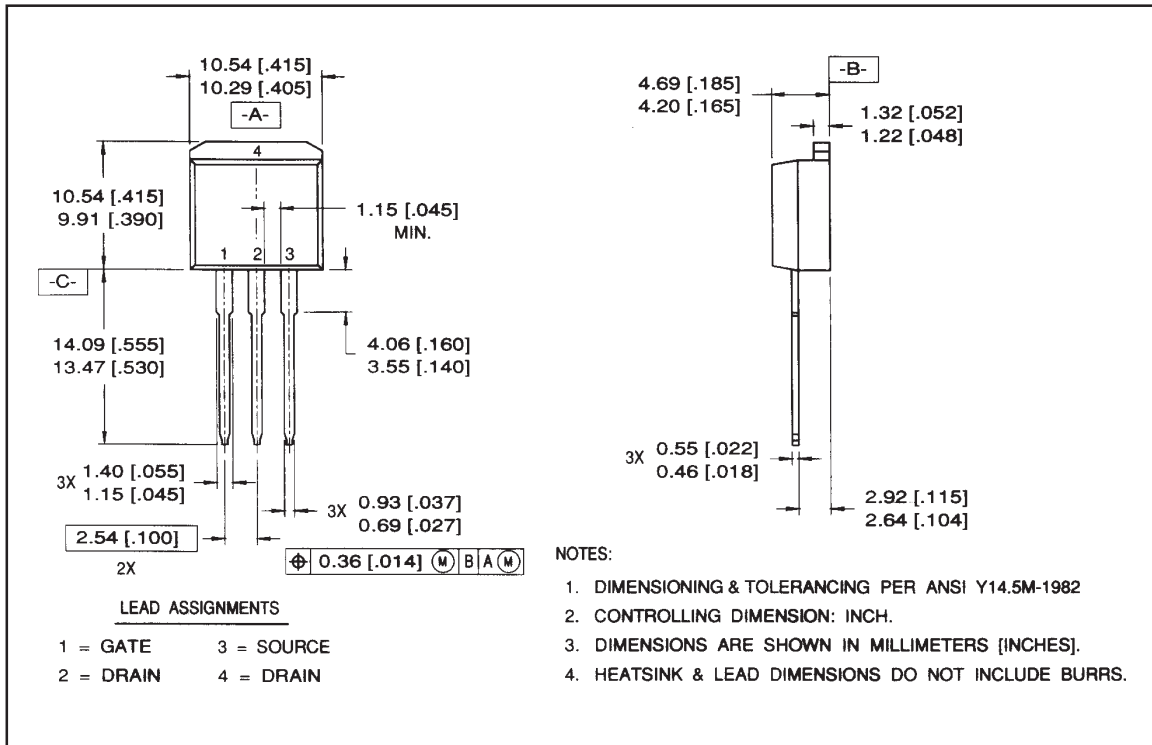

IRL2505S/L

International
IR Rectifier

D²Pak Package Outline

Part Marking Information

D²Pak

Package Outline

TO-262 Outline

Part Marking Information

TO-262

EXAMPLE: THIS IS AN IRL3103L
 LOT CODE 1789
 ASSEMBLED ON WW 19, 1997
 IN THE ASSEMBLY LINE "C"